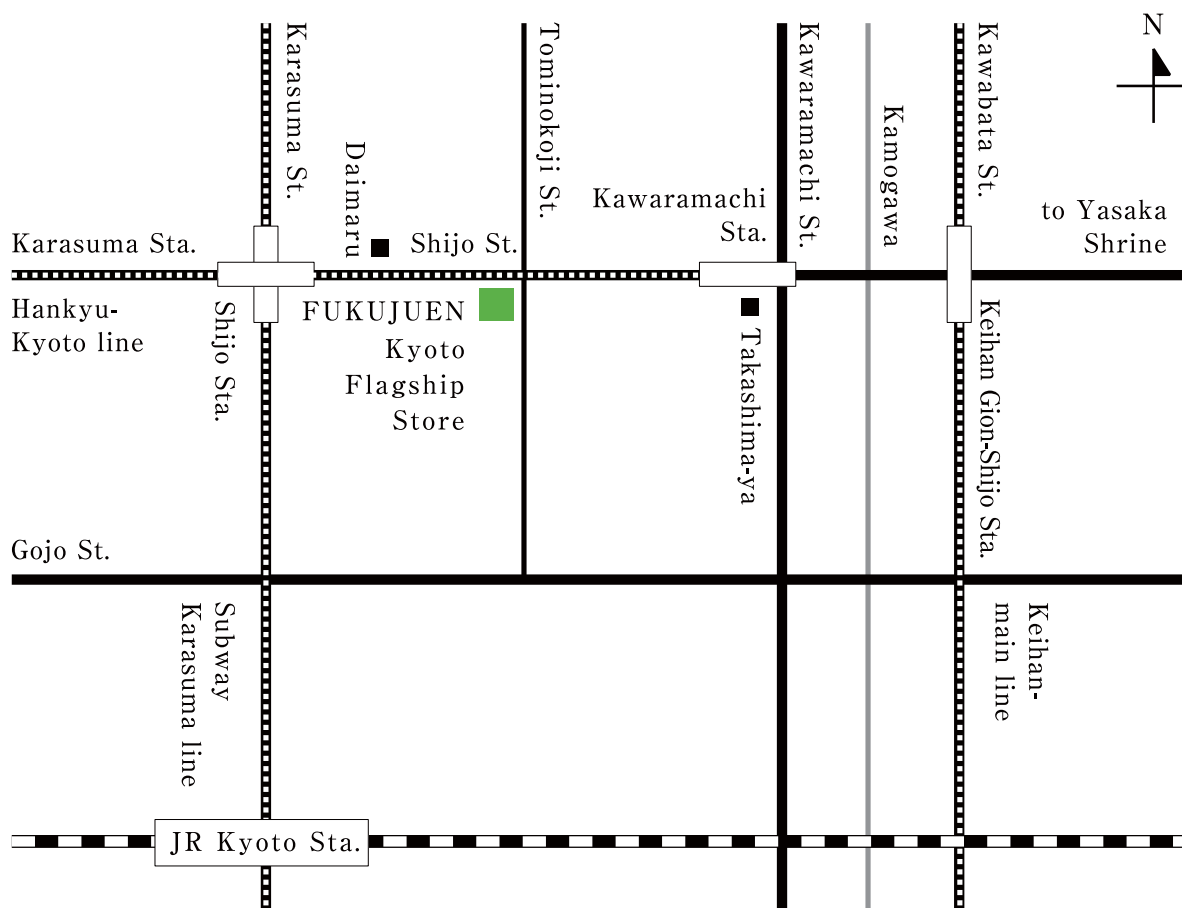

Access Map

FUKUJUN Kyoto Flagship Store

Shijo Tominokoji, Shimogyo-ku, Kyoto-city, Kyoto 600-8005 Japan

TEL:075-221-2920 FAX:075-221-2922

URL:<http://www.fukujuen-kyotohonten.com>

Closed: on January 1st, Every 3rd Wednesday except November

《Access》

From Near Stations:

- Subway Karasuma Line, Shijo Station:10 min walk
- Hankyu Kyoto Line, Karasuma Station:10 min walk
- Keihan main Line, Keihan Gion-Shijo Station:15 min walk

From JR Kyoto Station: